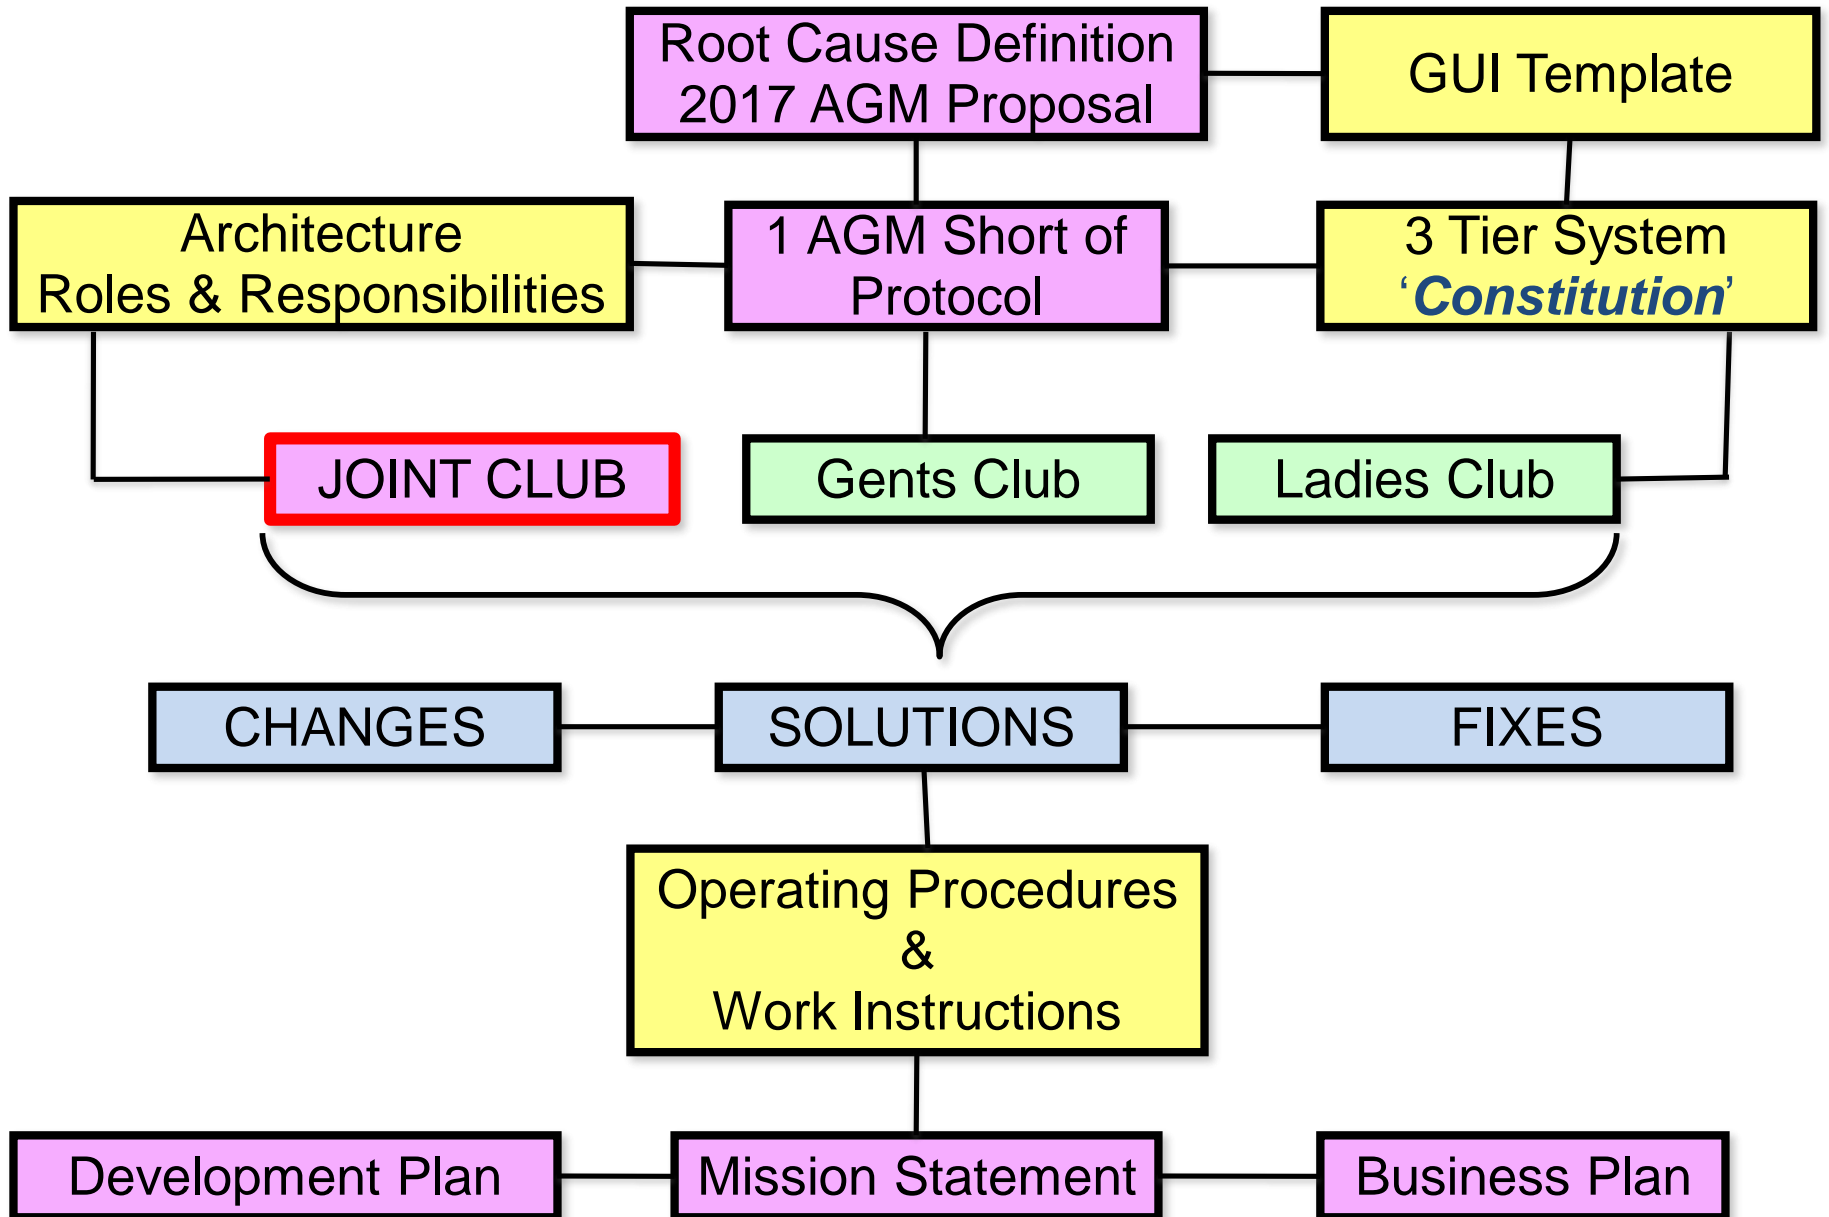

Issue Analysis

Sample "LEAN" Org Structures

Gents Club

1. Captain
2. Vice Captain
3. Secretary
4. Treasure
5. H/Cap Secretary
6. President
7. Others x 7

Records / Communication
Financial / Book Keeping
Competitions
Handicaps
Members Golf / Sport
PRO / Promotions

Ladies Club

1. Captain
2. Vice Captain
3. Secretary
4. Treasure
5. H/Cap Secretary
6. President
7. Others x 7

Joint Club

- President x 1 (G or L)
- Captain x 2
- Vice Captain x 2
- Secretary (Elect AGM)
- Treasure (Elect AGM)
- Ex Officio x 2
- Elected Members x 2